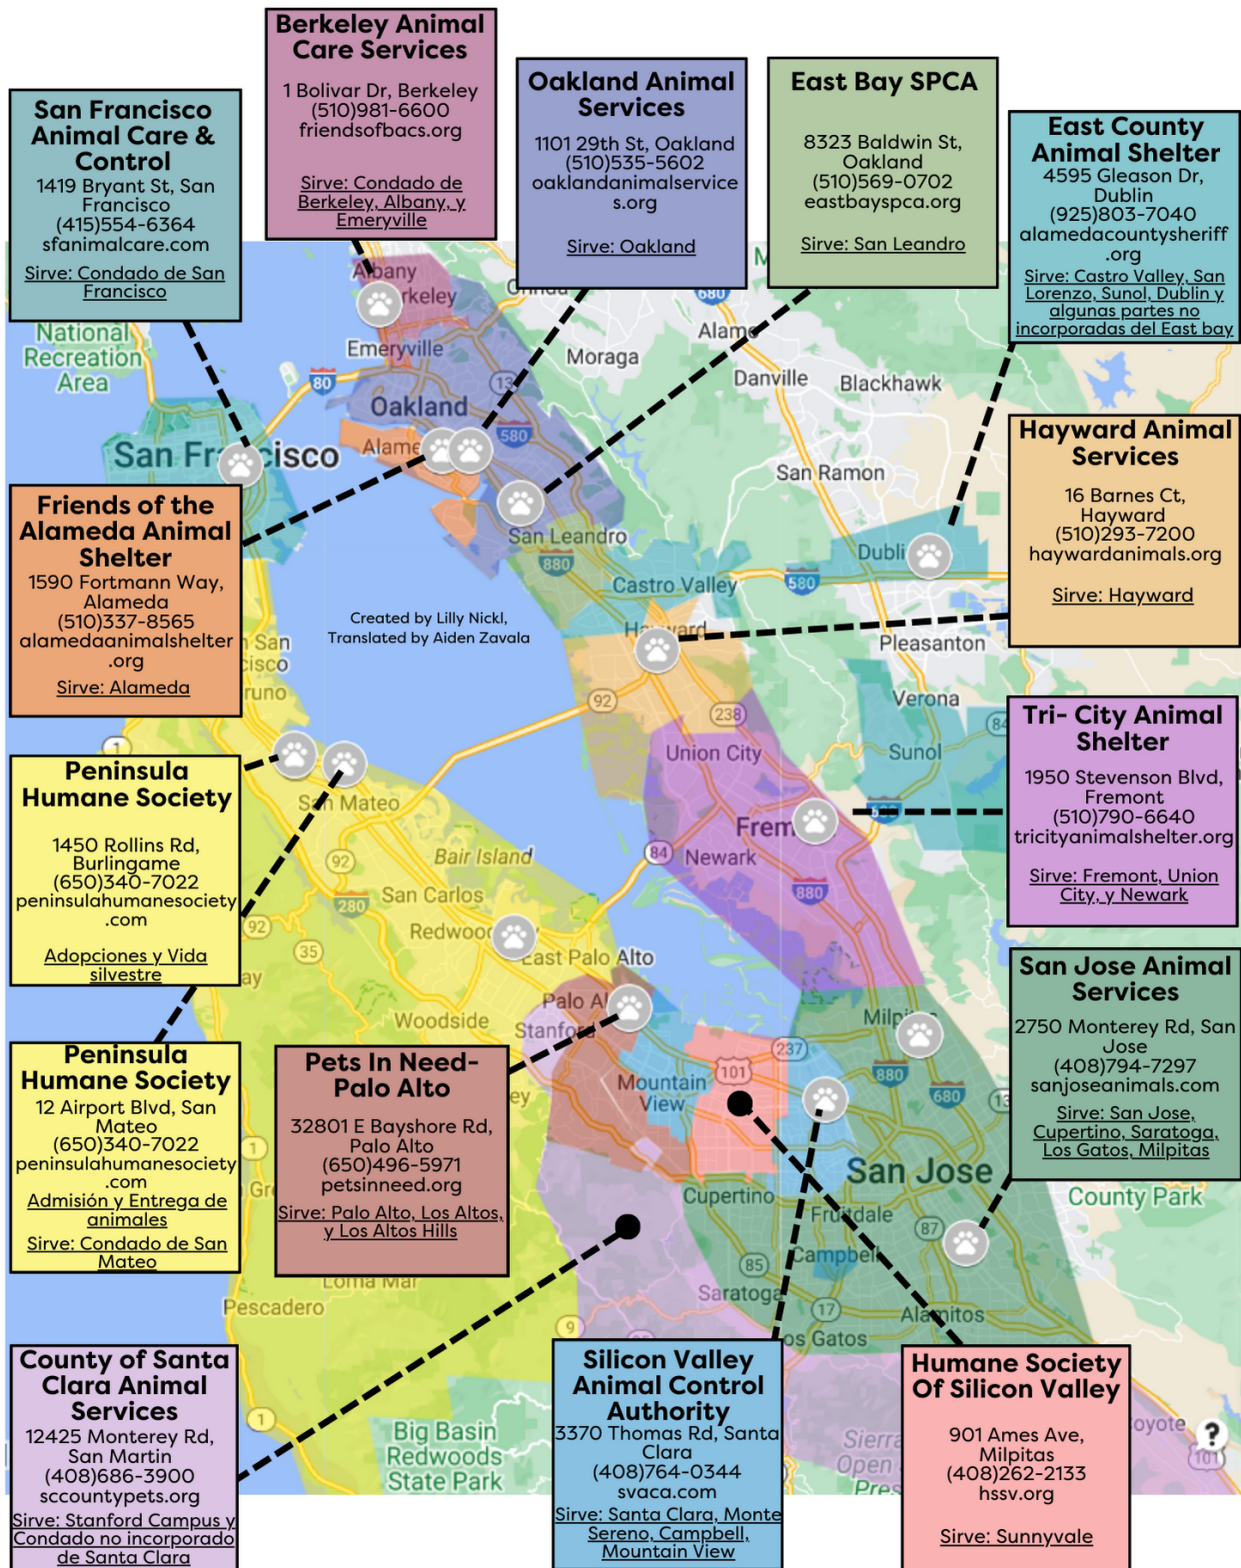

REFUGIOS MUNICIPAL LOCAL

CONDADO DE ALAMEDA:	CONDADO DE CONTRA COSTA:	CONDADO DE SAN FRANCISCO:	OTROS CONDADOS:
BERKELEY HUMANE 2700 Ninth St, Berkeley (510)845-7735 berkeleyhumane.org	UNDERDOG ANIMAL RESCUE Lafayette Ca (925)322-0114 underdogca.com	SF SPCA 250 Florida St, San Francisco (415)522-3500 sfspca.org	NINE LIVES FOUNDATION 3106 Rolison Rd, Redwood City City (650)368-1365 ninelivesfoundation.org
THE MILO FOUNDATION 220 S Garrard Blvd, Richmond (510)900-2275 milofoundation.org	BAY AREA ANIMAL RESCUE 1637 Lindbergh Dr, Concord (925)219-7833 bayareainimalrescuecrew.org	MUTTVILLE 255 Alabama St, San Francisco (415)272-4172 muttville.org	PETS IN NEED - REDWOOD CITY 871 Fifth Ave, Redwood City (650)367-1405 petsinneed.org
VALLEY HUMANE SOCIETY 3670 Nevada St, Pleasanton (925)426-8656 valleyhumane.org	EAST BAY ANIMAL RESCUE AND REFUGE 5433 Clayton Rd, Clayton (925)222-7047 ebarr.org		MARIN HUMANE SOCIETY 171 Bel Marin Keys Blvd, Novato (415)883-4621 marinhumane.org
ROCKET DOG RESCUE 3561 Foothill Blvd, Oakland (415)756-8188 rocketdogrescue.org	ANTIOCH ANIMAL SERVICES 300 L St, Antioch (925)779-6989 antiochca.gov		BAD RAP badrap.org
HOUSE RABBIT SOCIETY 148 Broadway, Richmond (510)970-7575 rabbitcenter.org	ANIMAL RESCUE FOUNDATION (ARF) 2890 Mitchell Dr, Walnut Creek (925)256-1273 arflife.org		FAMILY DOG RESCUE ilovefamilydog.org
	CONTRA COSTA HUMANE SOCIETY 171 Mayhew Way, Pleasant Hill (925)279-2247 cchumane.org		LOVE & SECOND CHANCES lovesecondchances.org
	UMBRELLA OF HOPE 4080 Railroad Ave, Pittsburg (925)567-3997 beourpet.org		
VIDA SILVESTRE:			Created by Lilly Nickl, Translated by Aiden Zavala
PENINSULA HUMANE SOCIETY WILDLIFE CENTER 1450 Rollins Rd, Burlingame (650)340-7022 phs-spca.org/wildlife 	WILDLIFE CENTER OF THE SILICON VALLEY 3027 Penitencia Creek Rd, San Jose (408)929-9453 wcsv.org 	LINDSAY WILDLIFE MUSEUM 1931 First Ave, Walnut Creek (925)935-1978 lindsaywildlife.org 	WILDCARE 76 Albert Park Lane, San Rafael (415)456-7283 discoverwildcare.org 